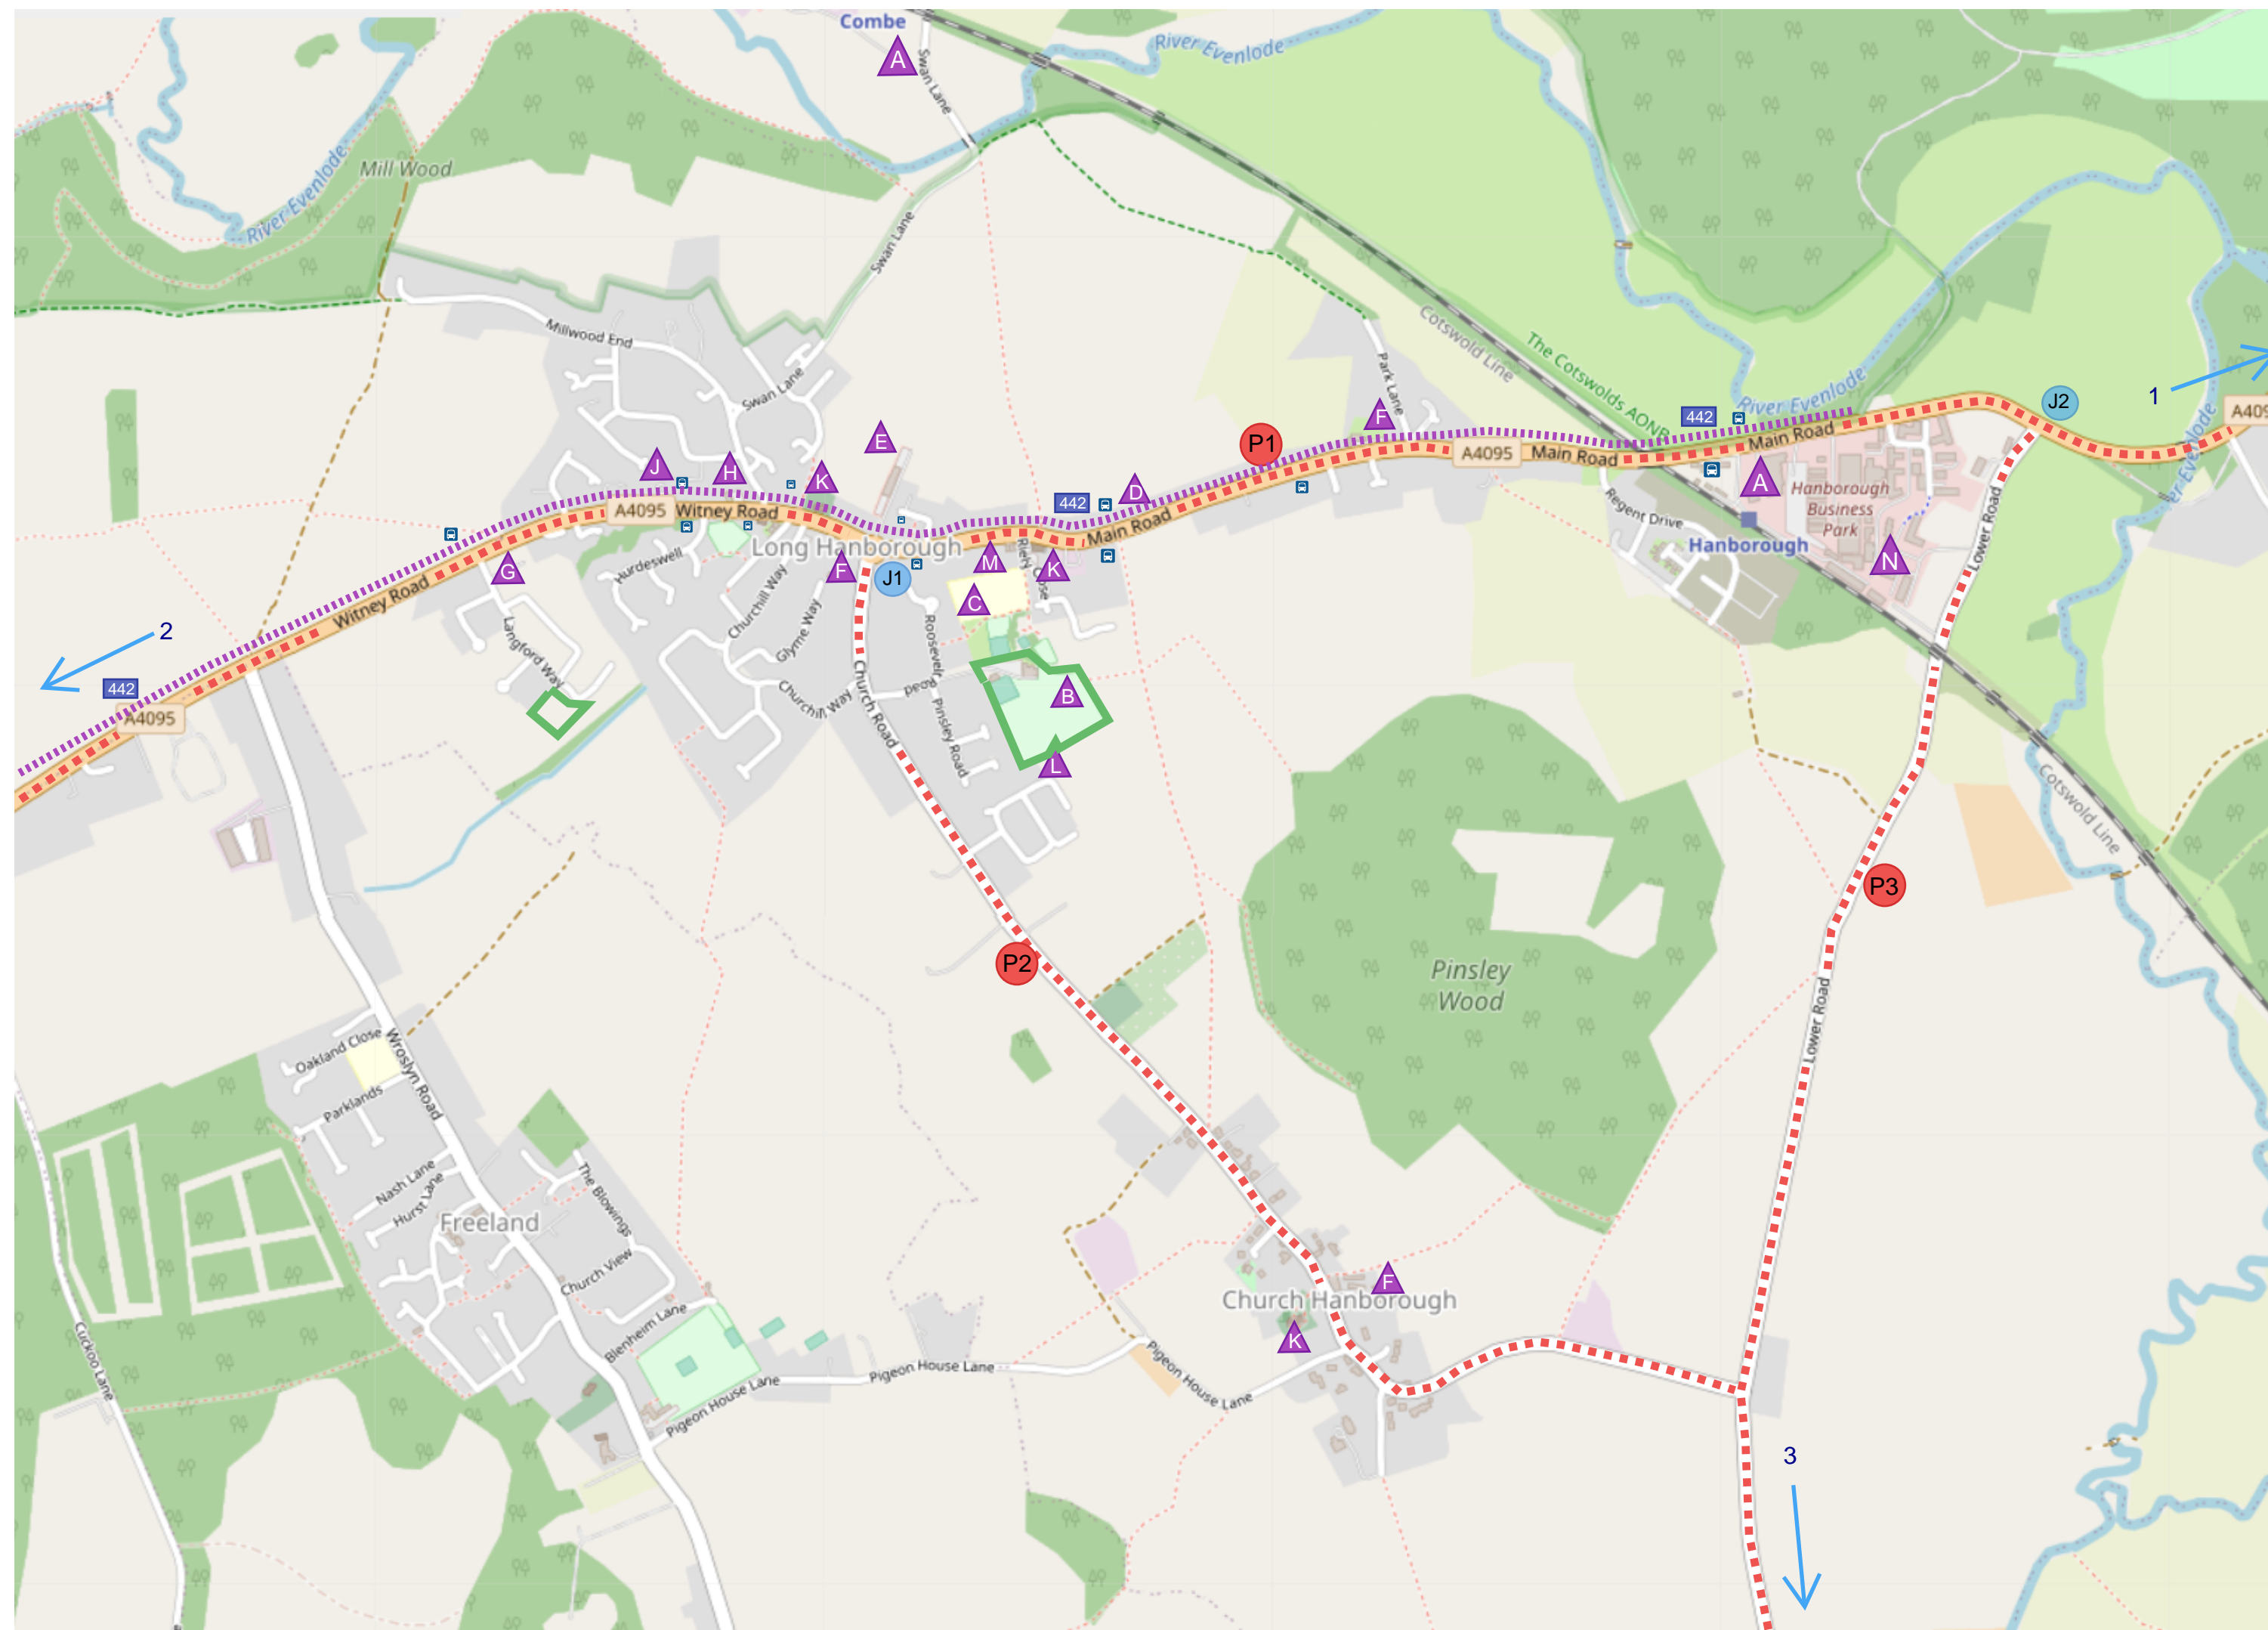

L Hanborough Meadows Pre-school

M Shops/Dentist

N Hanborough Business Park

Bus stops

Key junctions

J1 A4095/Church Rd

J2 A4095/Lower Rd

442 National Cycle Network route

Footpaths

Bridleway

Key recreational spaces

External trip generators

1 Woodstock/Bladon

2 Witney

3 Eynsham

Long Hanborough Active Travel Routes

- 442 National Cycle Network route
- Bridleway
- Footpath
- Restricted byway