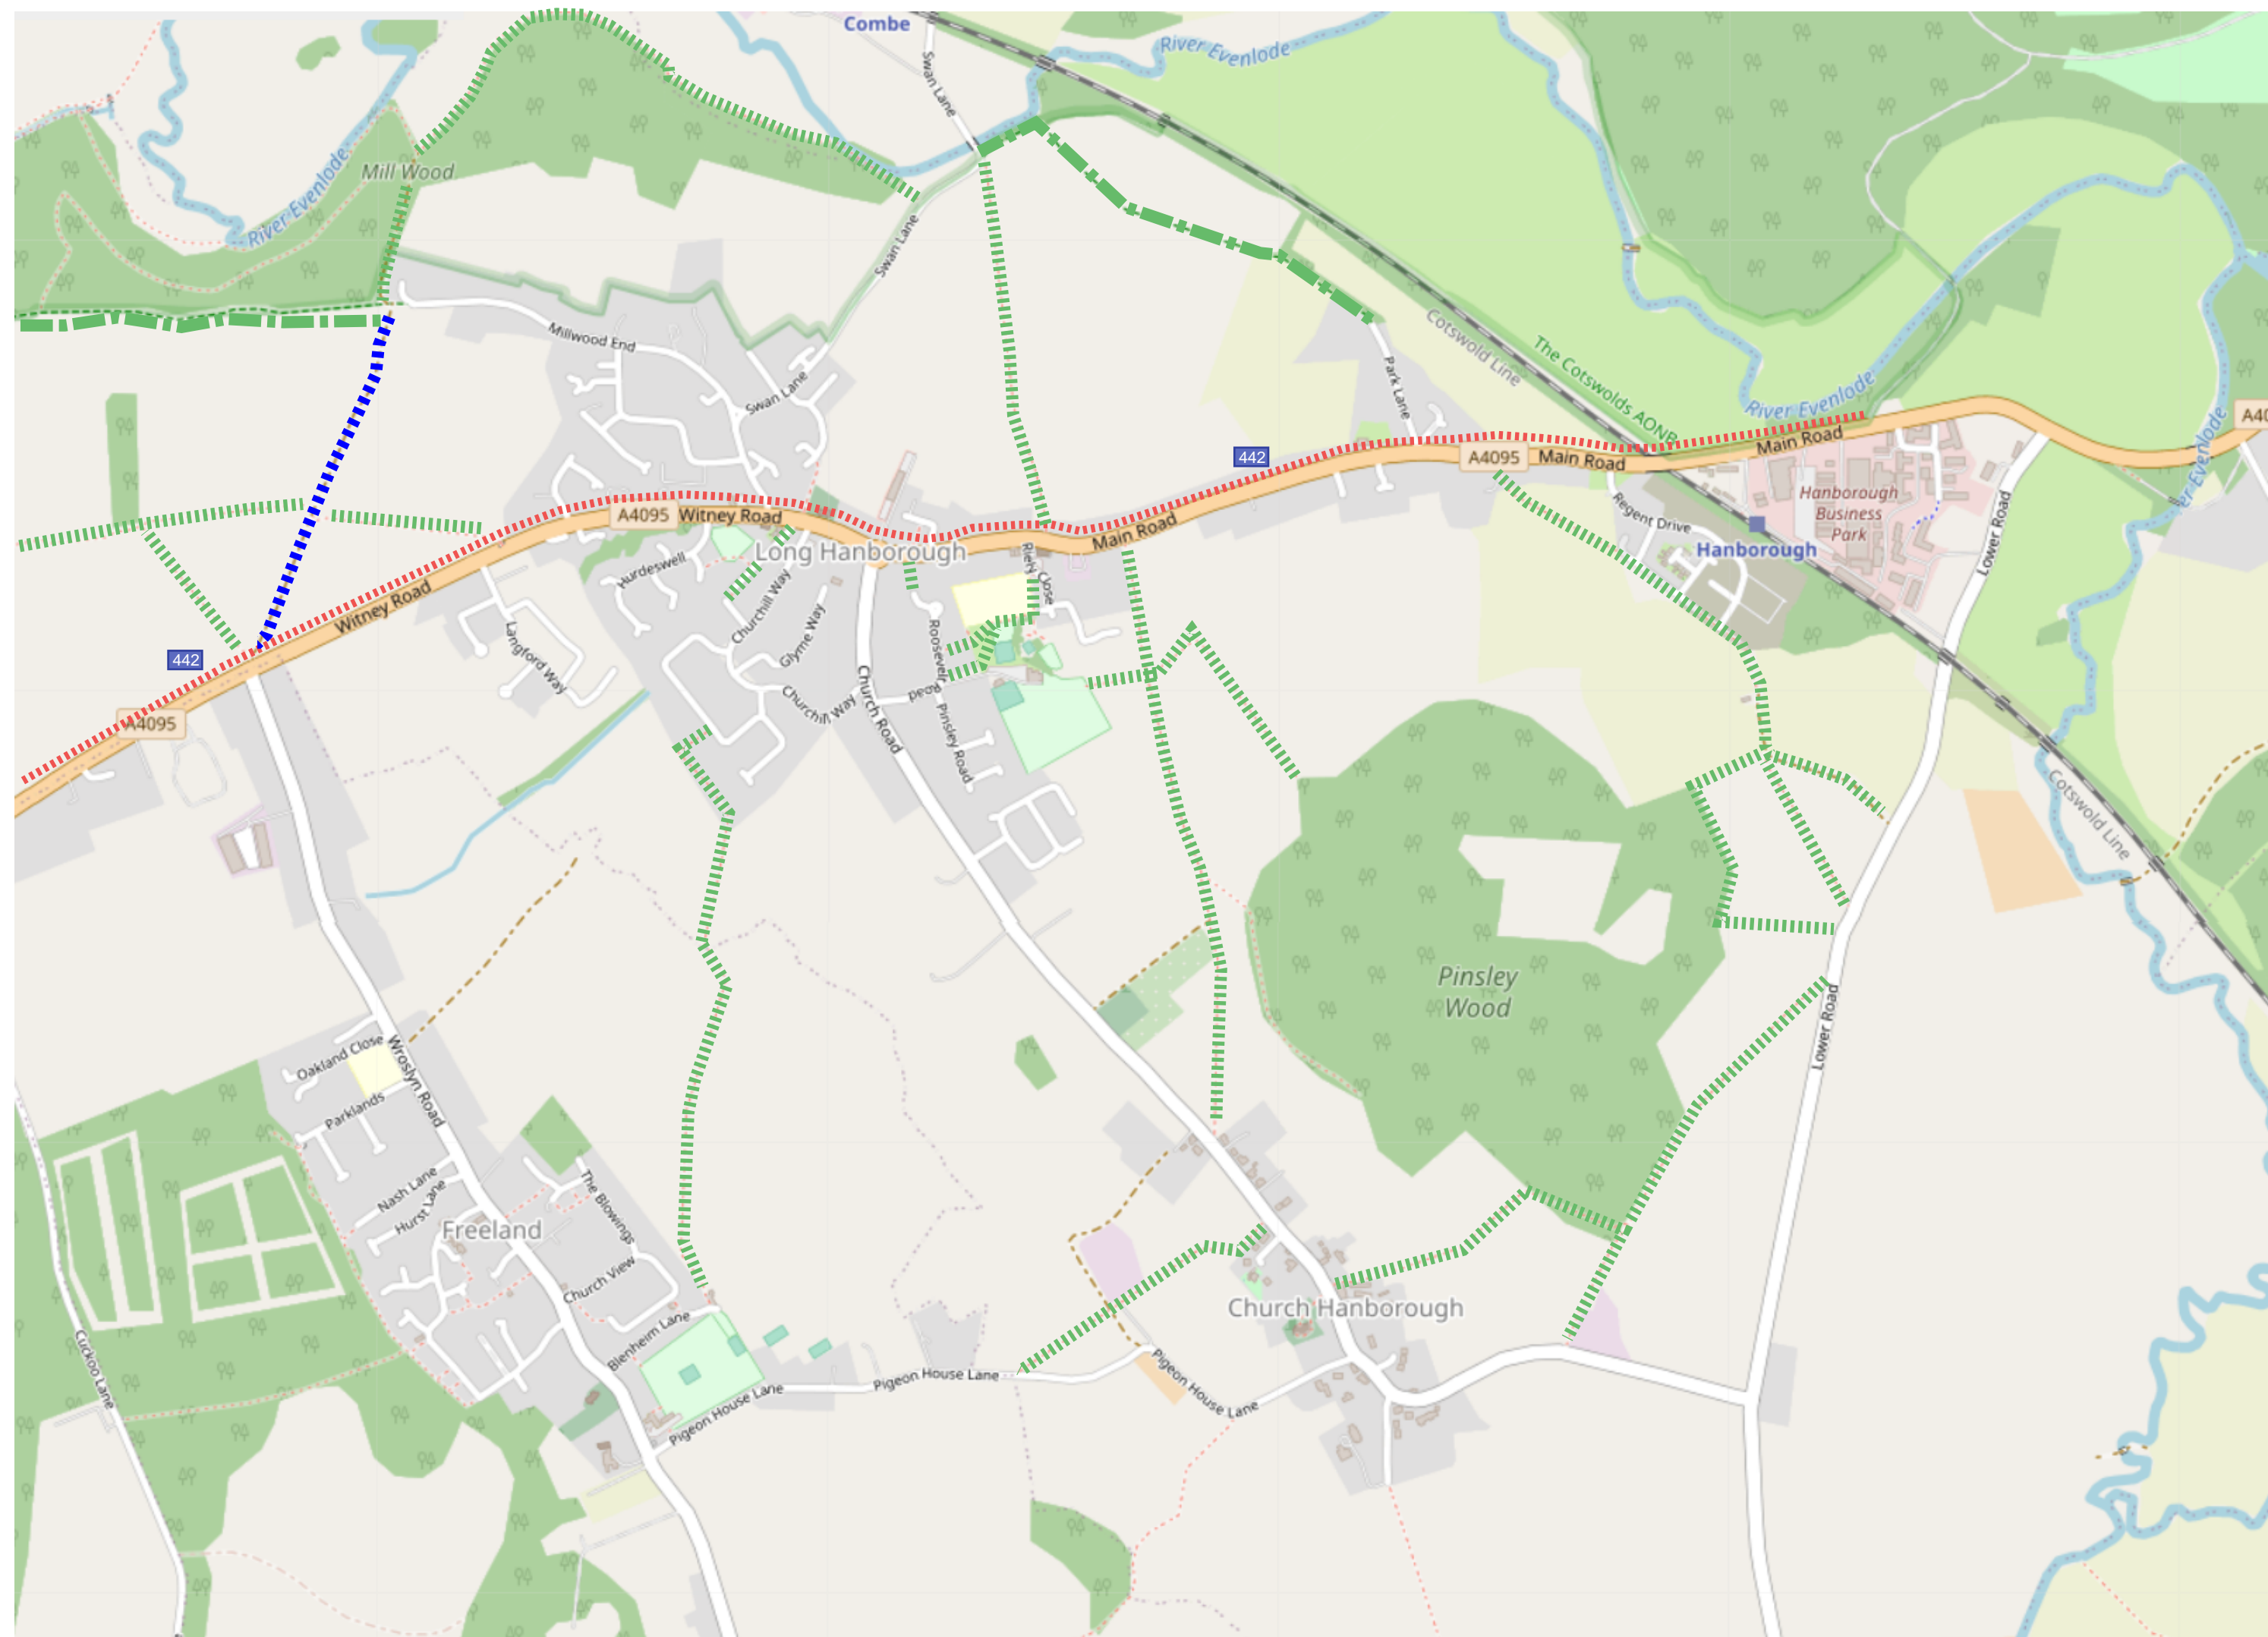

Footpaths

Bridleway

Key recreational spaces

External trip generators

1 Woodstock/Bladon

2 Witney

3 Eynsham

Long Hanborough Active Travel Routes